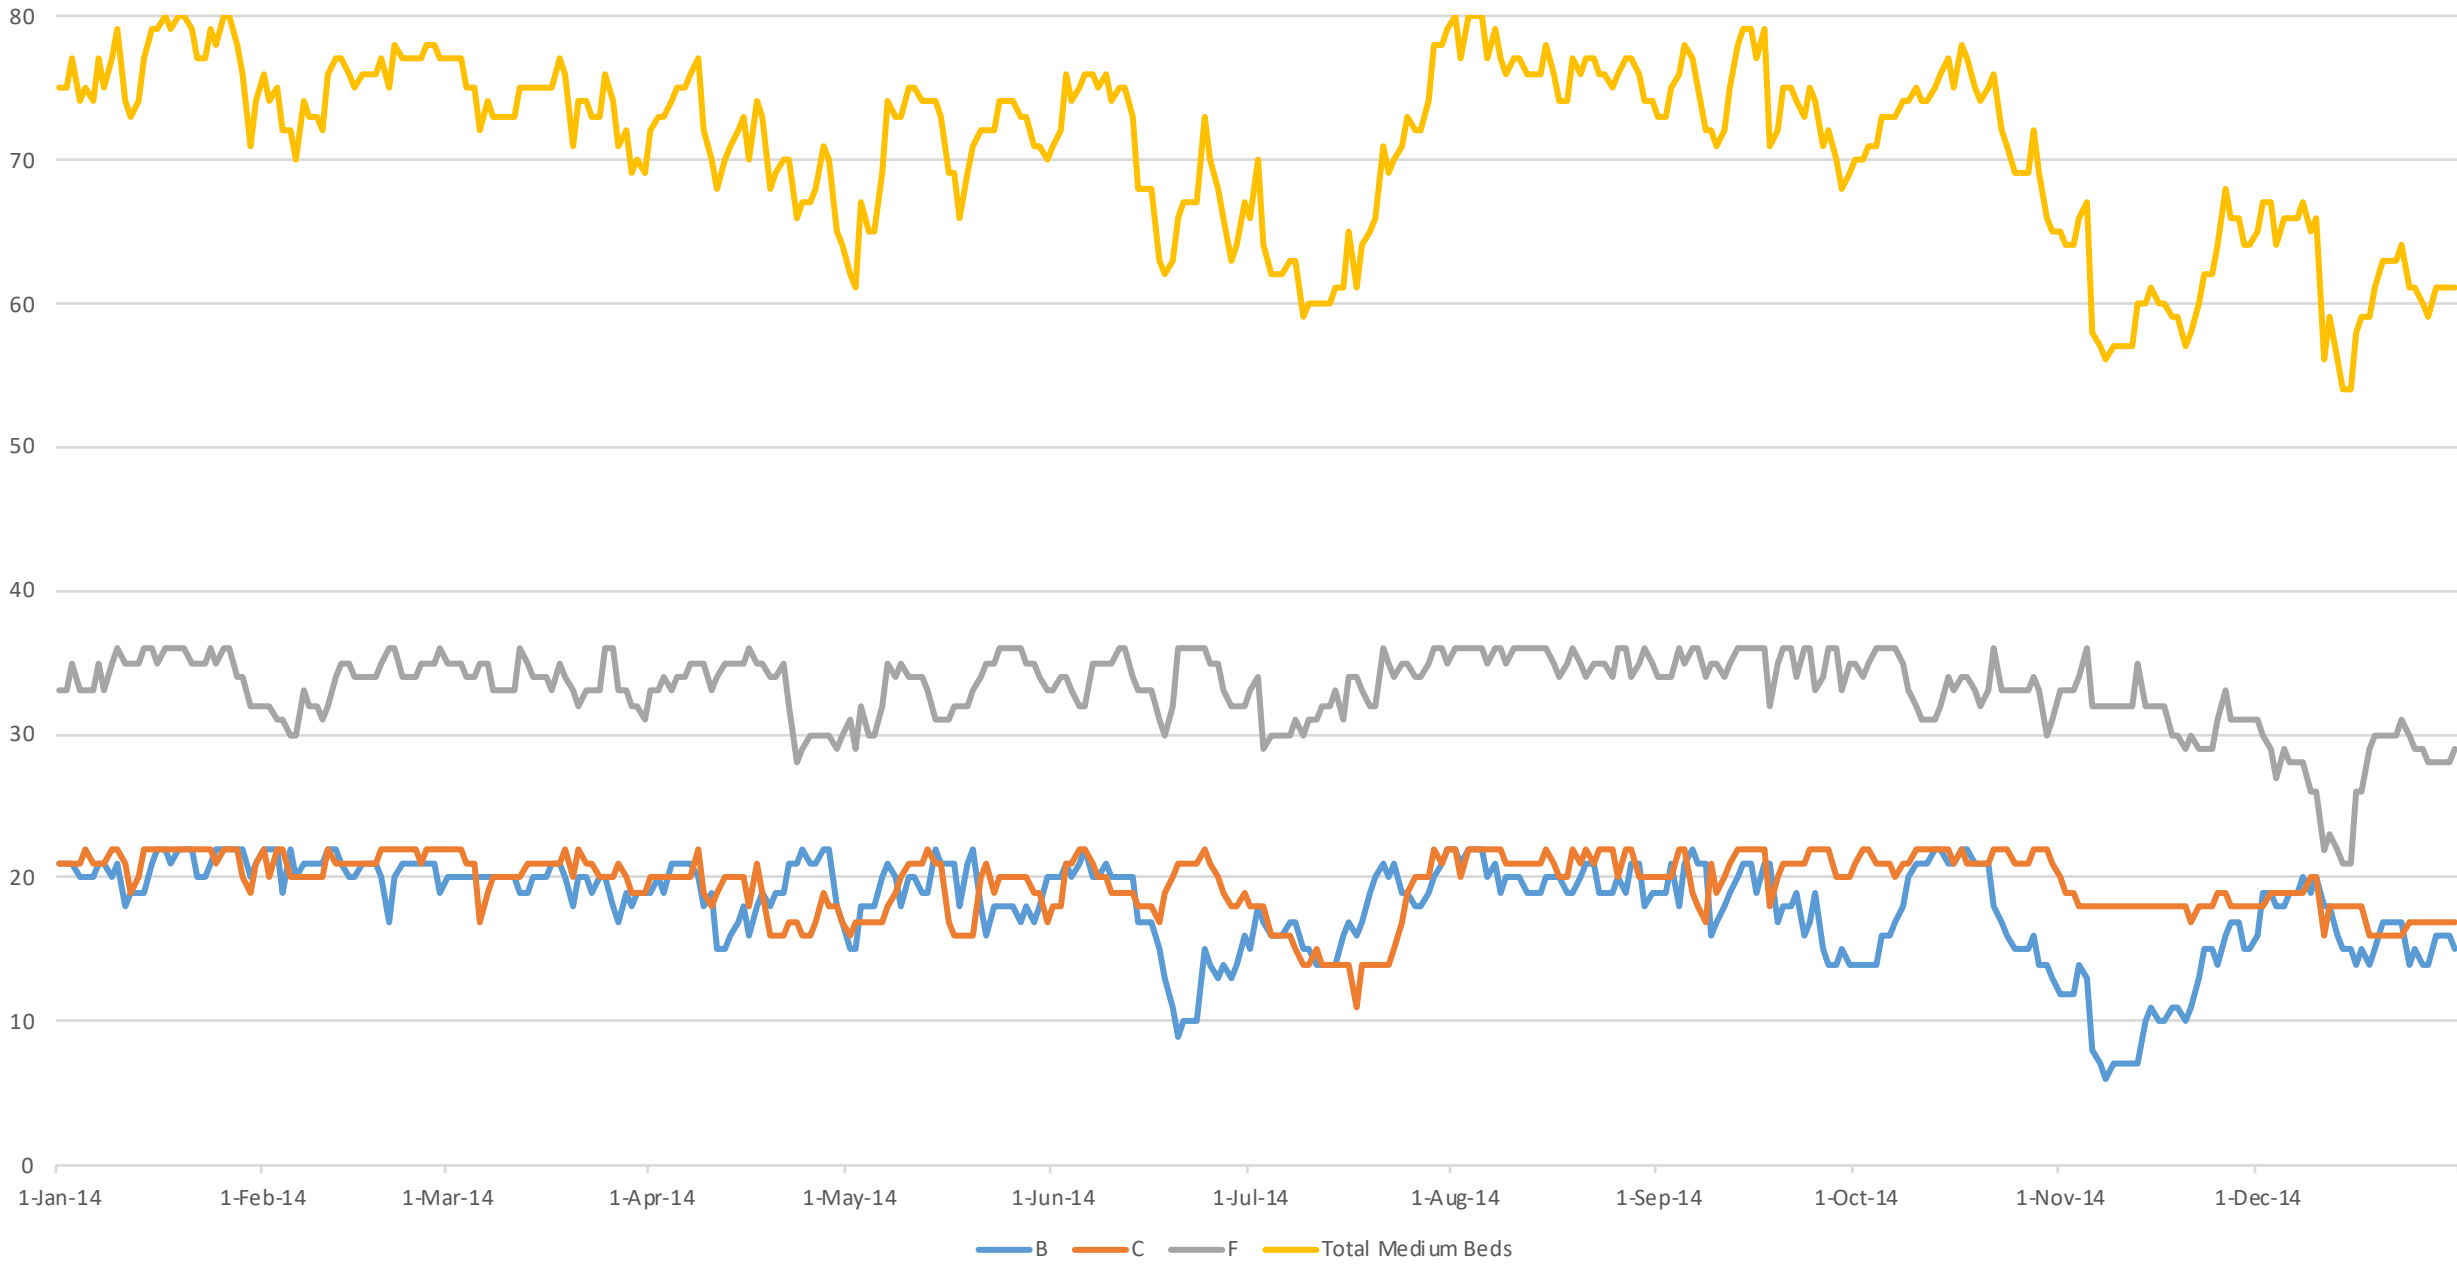

### 2014 Medium Bed Totals

Unit B Beds = 22	Unit C Beds = 22	Unit F Beds = 36	Total Medium Beds = 80
Unit B Average = 18.09	Unit C Average = 19.61	Unit F Average = 33.14	Total Average = 70.84